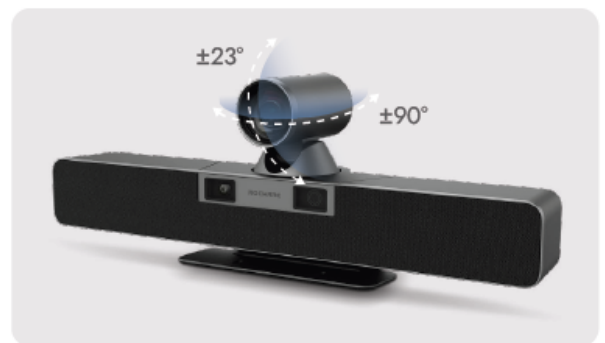

Smart Gallery

Group Framing

Speaker Voice Tracking

PTZ System

SOLVISION TECHNOLOGY

27 Elder Road, Working
Surrey GU24 9HB UK
info@solvisionav.com

9 A, Blackwood Avenue,
Mentone, VIC- 3194
salesaustralia@solvisionav.com